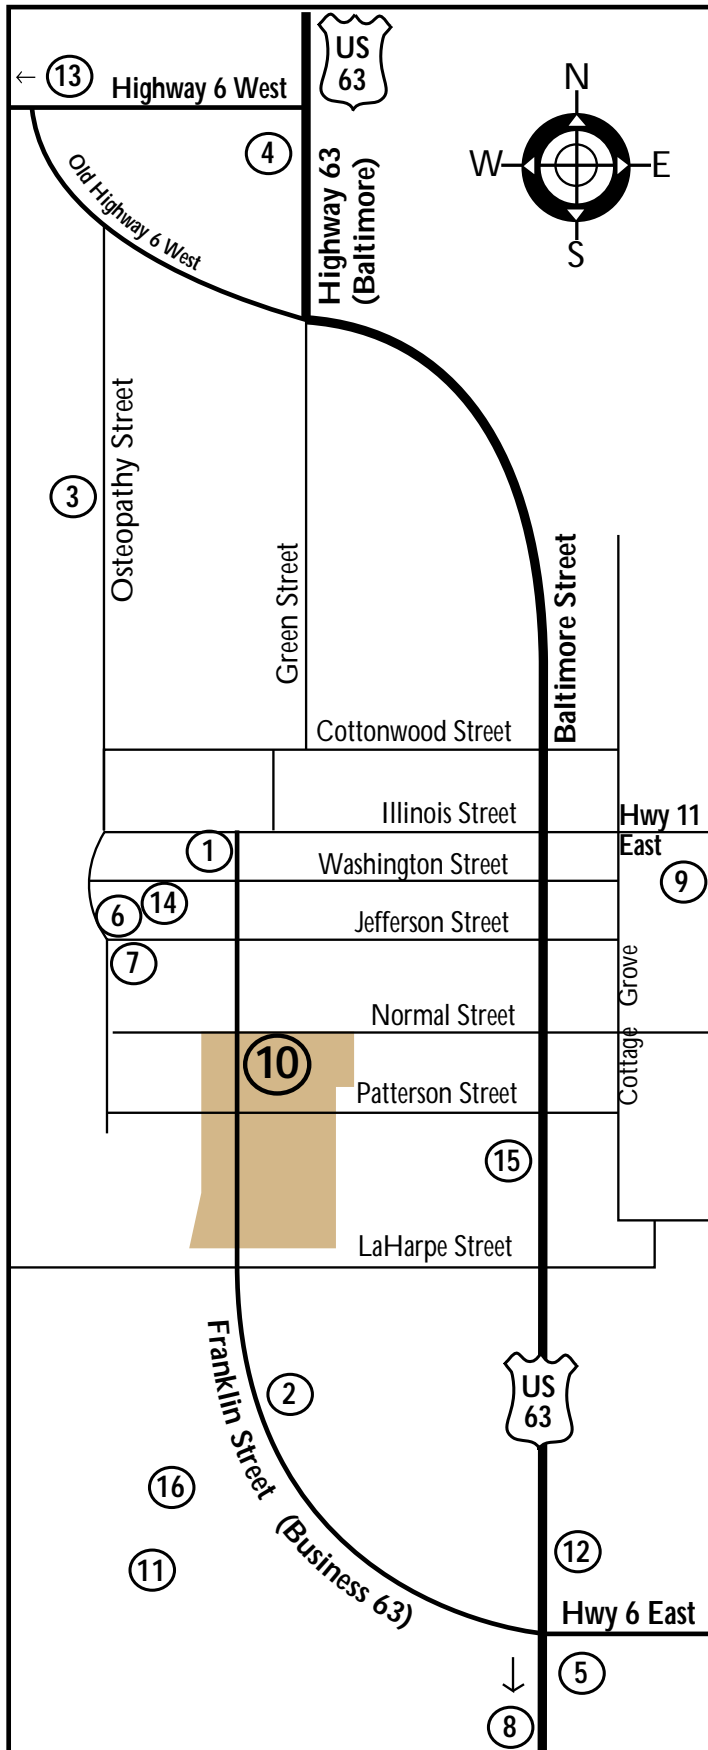

KIRKSVILLE

1. Adair County Court House
2. Best Western Shamrock Inn
(660) 665-8352
1-800-528-1234
3. Big Creek State Forest
4. Comfort Inn
(660) 665-2205
1-800-221-2222
5. Days Inn
(660) 665-8244
1-800-329-7466
6. Kirksville College of
Osteopathic Medicine
7. Northeast Regional
Medical Center
8. Kirksville Regional Airport
9. Northeast Missouri
District Fairgrounds
10. Truman State University
11. Sugar Creek State Forest
12. Super 8 Motel
(660) 665-8826
1-800-800-8000
13. Thousand Hills State Park
14. Travelers Hotel
(660) 665-5191
15. Village Inn (Budget Host)
(660) 665-3722
1-800-283-4678
16. Holiday Inn Express
(660) 627-1100
1-800-465-4329